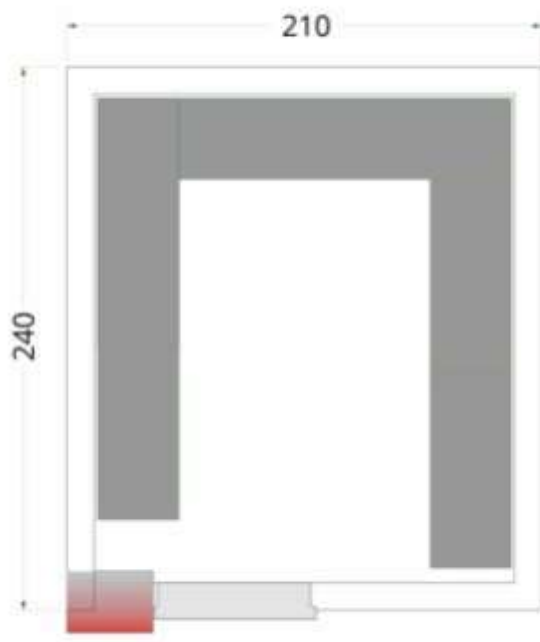

# Shelf Rack System Kit

CRNF1824

№ 46227

**Shelf Rack System Kit**  
CRNF1830

№ 46229