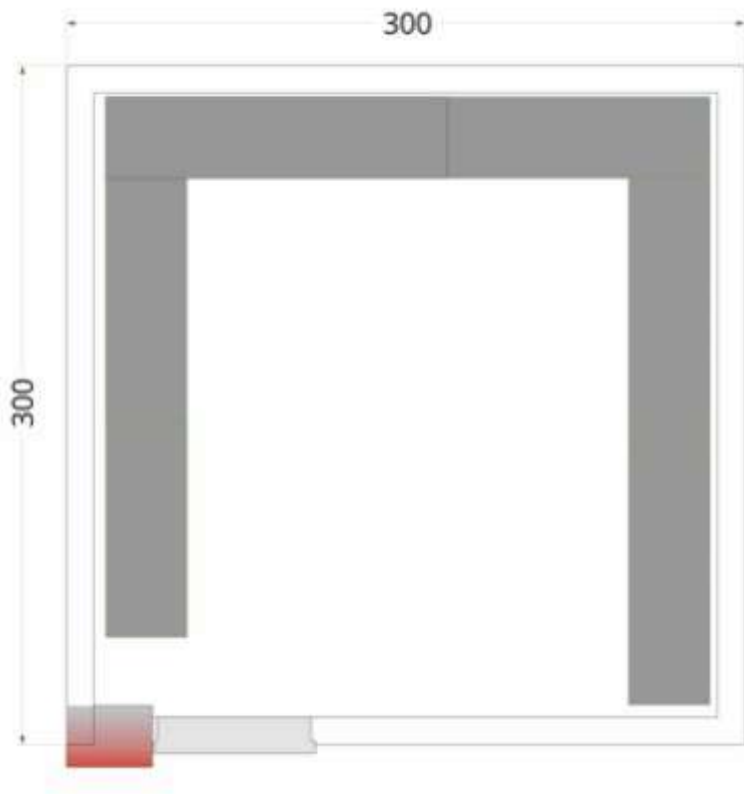

Shelf Rack System Kit
CRNF3030

№ 46233