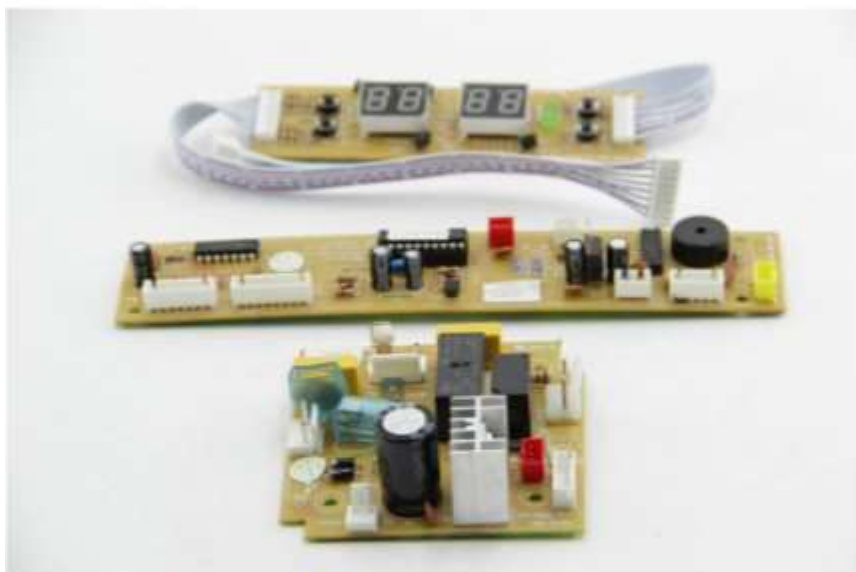

№ 14030

PCB Board

TFW160S

№ 13877

PCB Cover

TFW160S

№ 13880

Control Panel

TFW160S