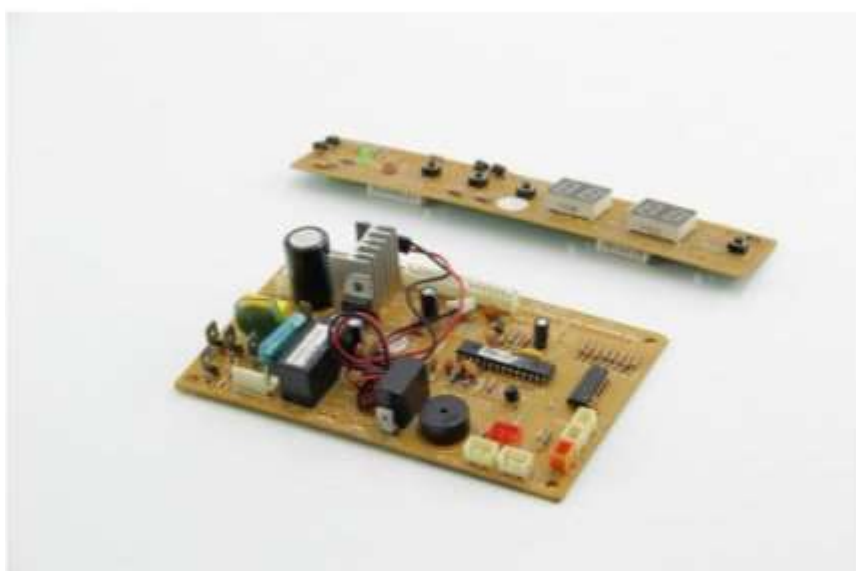

## Sensor Cover

TFW370/360-2

№ 13911

Thermostat LED 50EA-2.2 2007

TFW370

№ 14029

Thermostat LED 50EB-2.3 2007

TFW360-2